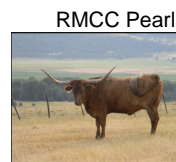

DURK FAMILY FARMS

— EST. 2015 —

SSR VELOCICALF

Date of Birth: 06/08/2019
 Registration 1: 283273
 Owner: DURK FAMILY FARMS

Courtesy of Durk Family Farms

BFMH OLA'S DIABLO

OVERHEAD GAL

BW Rhododendron