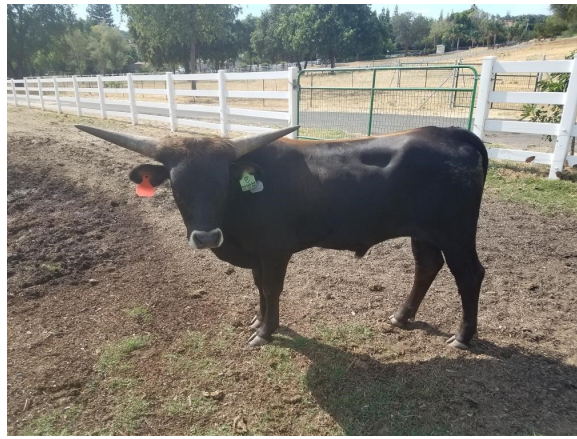

DURK FAMILY FARMS

— EST. 2015 —

WESTHAVEN FAR IRON

Date of Birth: 05/24/2020
Registration 1: B1100254
Owner: DURK FAMILY FARMS

Courtesy of Durk Family Farms

WESTHAVEN FAR IRON

RUSTY SHADE IRON

DRAG IRON

WS JAMAKIZM

SHINING VICTORY

SHADOWIZM

UNLIMITED SMILES

SHADY SMILES

CLEAR WIN

FAST JUBE

WESTHAVEN FAST WIN

FARLAP CHEX

AIN'T I OBVIOUS

WH FARLEY WIN EVIDENTLY

FARLEY OBVIOUS