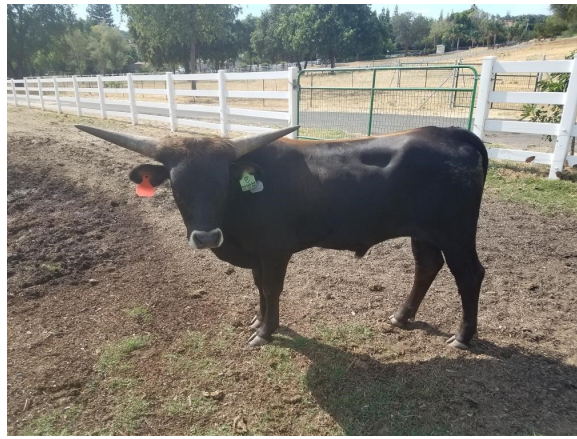

## WESTHAVEN FAR IRON

Date of Birth: 05/24/2020  
 Registration 1: B1100254  
 Owner: DURK FAMILY FARMS

Courtesy of Durk Family Farms

WESTHAVEN FAR IRON

RUSTY SHADE IRON

DRAG IRON

WS JAMAKIZM

SHINING VICTORY