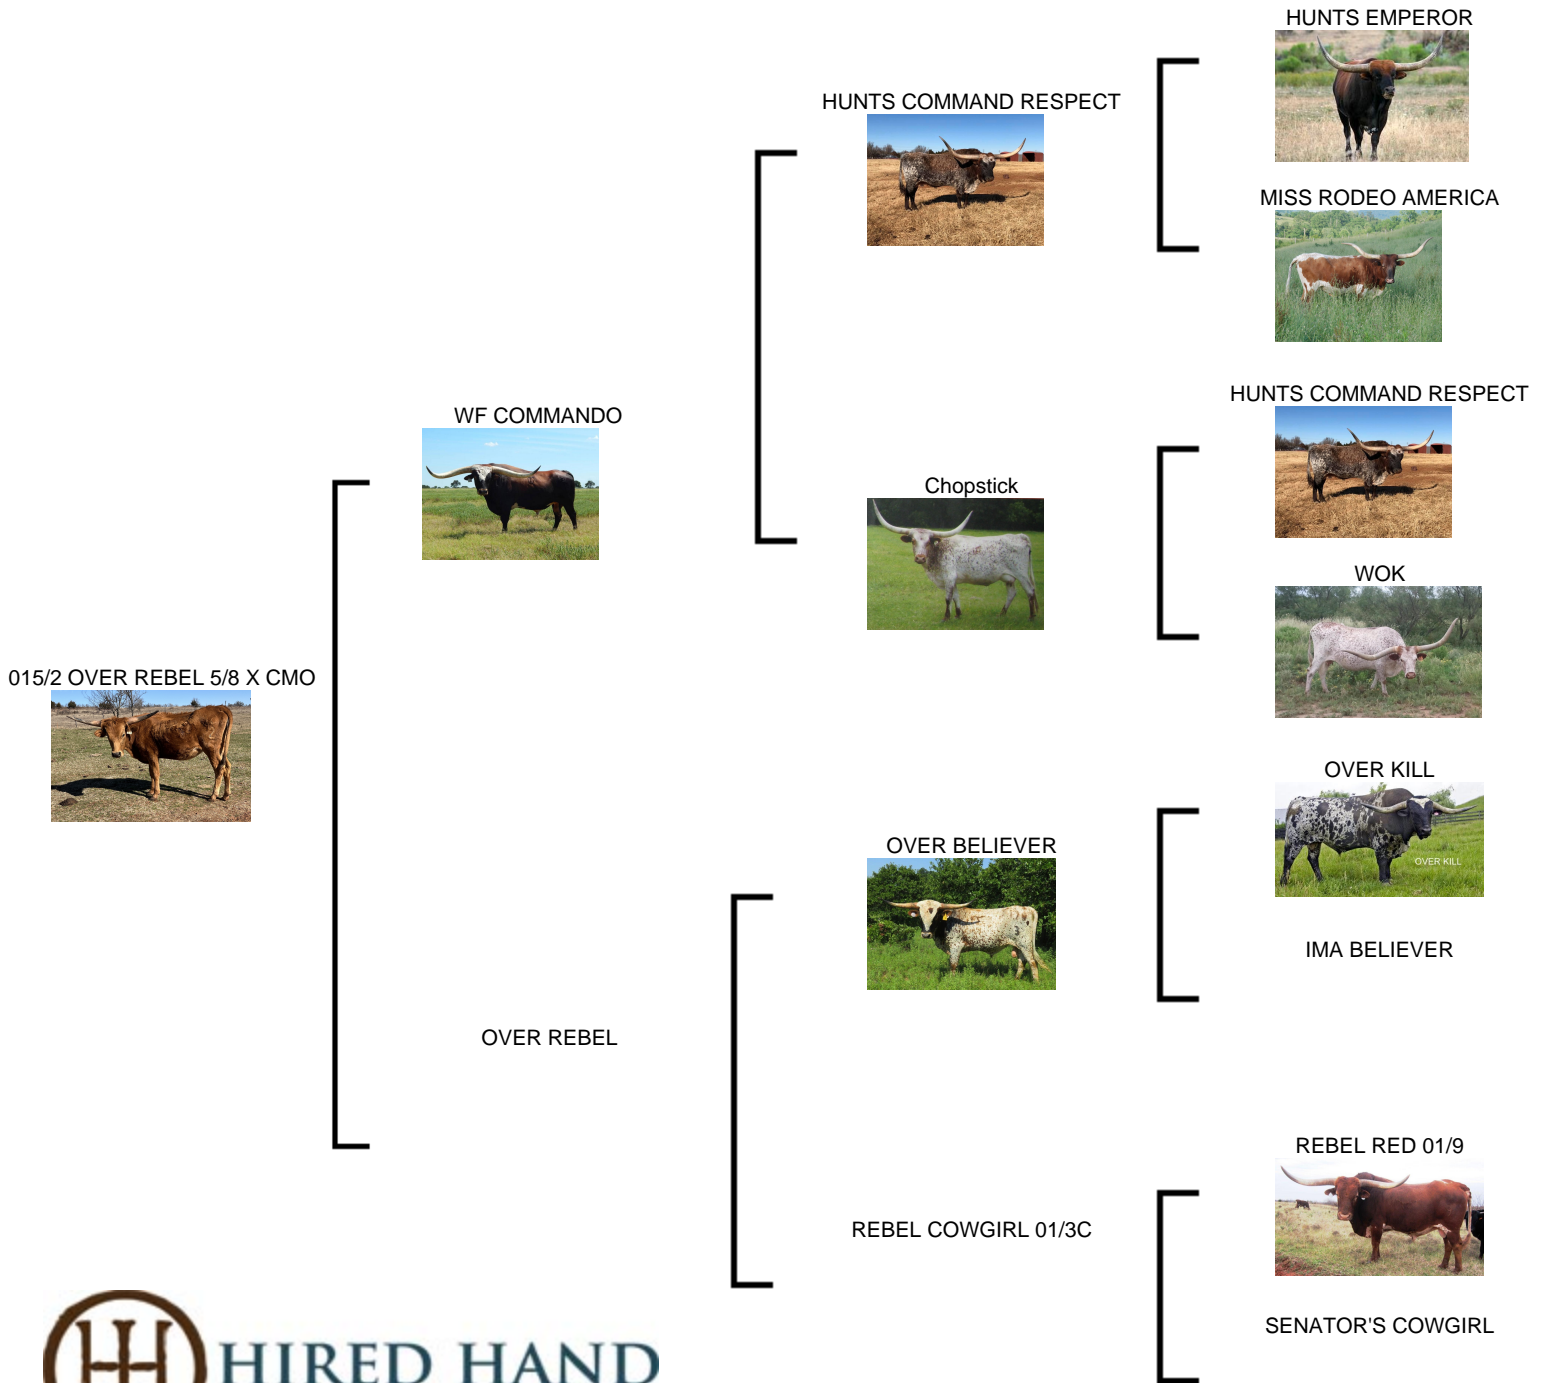

DURK FAMILY FARMS

— EST. 2015 —

015/2 OVER REBEL 5/8 X CMO

Date of Birth: 04/18/2022
 Registration 1: Pending
 Sale Price: \$

Courtesy of McGuire Land and Cattle

<http://www.hiredhandsoftware.com>